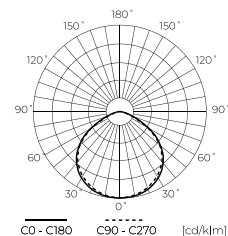

5-year warranty	LED provided by CREE	DIMMABLE	flicker free	1-10V	120°	200 mm	MAX -40 ÷ +45	voltage 100-277V AC	150 lm W	IP 65
SMD 3030	*.IES ↓	MEANWELL DRIVER	polycarbonate	aluminum	50000 h L70B50	PF 0,95	144 LED	IK 08