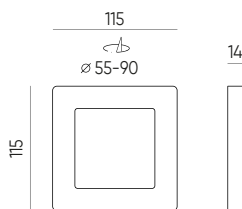

Įmontuotas šviestuvai EASY FIX 6W

LED line LITE

246777

246777

SYMBOLIS	PAVADINIMAS	SPINDULIŲ KAMPE	GALIA	SPALVOS TEMPERATŪRA	ŠVIESOS SRAUTAS
246777	Įmontuotas šviestuvai EASY FIX 6W 450lm 2700K kvadratinis	120°	6W	2700K	450lm
246784	Įmontuotas šviestuvai EASY FIX 6W 470lm 4000K kvadratinis	120°	6W	4000K	470lm