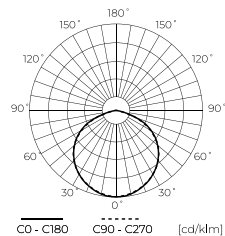

FLOODLIGHT PRIME 600W 84000lm

LED line PRIME

SYMBOLIS	PAVADINIMAS	SPINDULIŲ KAMPE	GALIA	SPALVOS TEMPERATŪRA	ŠVIESOS SRAUTAS
200258	FLOODLIGHT PRIME 600W 4000K 84000lm 120°	120°	600W	4000K	84000lm
202658	FLOODLIGHT PRIME 600W 4000K 84000lm 90°	90°	600W	4000K	84000lm
202641	FLOODLIGHT PRIME 600W 4000K 84000lm 60°	60°	600W	4000K	84000lm
202634	FLOODLIGHT PRIME 600W 4000K 84000lm 30°	30°	600W	4000K	84000lm
202597	FLOODLIGHT PRIME 600W 4000K 84000lm T2	150*80°	600W	4000K	84000lm
200418	FLOODLIGHT PRIME 600W 4000K 84000lm T3	150*100°	600W	4000K	84000lm