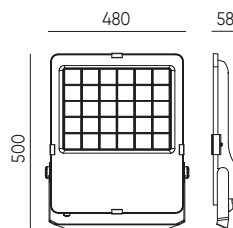

5-year warranty	* IES ↓	Asymmetrical T2/T3	30-120°	tempered glass	MAX -40 ÷ 45	voltage 100-227V AC	140 lm W	IP 66
ON OFF 50000	SMD 2835	aluminum	50000 h L70B50	PF 0,9	720 LED	IK 08