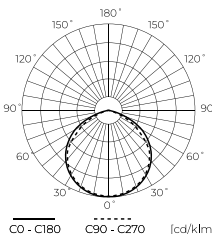

Prožektorius PHOTON 10W 1000lm 4000K

LED line LITE

SYMBOLIS	PAVADINIMAS	SPINDULIŲ KAMPE	GALIA	SPALVOS TEMPERATŪRA	ŠVIESOS SRAUTAS
203495	Prožektorius PHOTON 10W 1000lm 4000K	120°	10W	4000K	1000lm