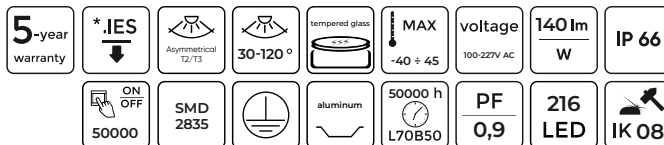

FLOODLIGHT PRIME 100W 14000lm

LED line PRIME

SYMBOLIS	PAVADINIMAS	SPINDULIŲ KAMPE	GALIA	SPALVOS TEMPERATŪRA	ŠVIESOS SRAUTAS
200227	FLOODLIGHT PRIME 100W 14000lm 4000K 120°	120°	100W	4000K	14000lm
200340	FLOODLIGHT PRIME 100W 14000lm 4000K 90°	90°	100W	4000K	14000lm
200333	FLOODLIGHT PRIME 100W 14000lm 4000K 60°	60°	100W	4000K	14000lm
200326	FLOODLIGHT PRIME 100W 14000lm 4000K 30°	30°	100W	4000K	14000lm
202450	FLOODLIGHT PRIME 100W 14000lm 4000K T2	150*80°	100W	4000K	14000lm
202528	FLOODLIGHT PRIME 100W 14000lm 4000K T3	150*100°	100W	4000K	14000lm
202764	FLOODLIGHT PRIME 100W 14000lm CCT 120°	120°	100W	3000-4000-5000K	14000lm
202986	FLOODLIGHT PRIME 100W 14000lm CCT 30°	30°	100W	3000-4000-5000K	14000lm
202771	FLOODLIGHT PRIME 100W 14000lm CCT T2	150*80°	100W	3000-4000-5000K	14000lm