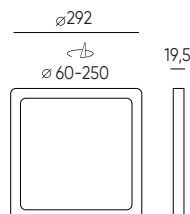

**Įmontuotas šviestuvai EASY FIX
PRO 24W CCT**

3-year warranty	*.IES ↓		flicker free	ON OFF	110°	MAX -20 ÷ +40	voltage 220-240 AC	100 lm W	IP20
YELLOW FREE™	SMD 2835	ADJUSTABLE BRACKET		polycarbonate	25000 h L70B50	PF 0,7	224 LED	IK 05