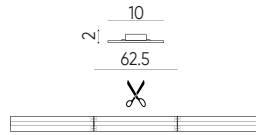

LED juostelė 576 COB 24V RGB IP20

5-year warranty	YELLOW FREE™	ON OFF 50000	180°	voltage 24V DC	100 lm W	2880 LED	IP20
6,25 cm	5	576 1m	COB	* IES ↓	MAX -30 ÷ 45	50000 h L70B50	PCB 2 OZ