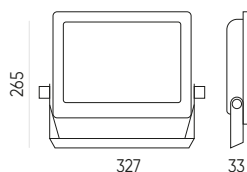

Prožektorius LUMINO 150W 15000lm 4000K

3-year warranty	110°	tempered glass	MAX -20 ÷ 40	voltage 220-240V AC	100lm W	IP 65
SMD LED		DIE-CAST alu	25000 h L70B50	PF 0,9	168 LED	IK 05