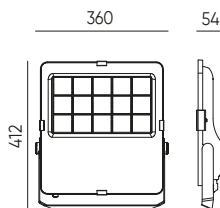

FLOODLIGHT PRIME 150W 21000lm

LED line PRIME

SYMBOLIS	PAVADINIMAS	SPINDULIŲ KAMPE	GALIA	SPALVOS TEMPERATŪRA	ŠVIESOS SRAUTAS
200647	FLOODLIGHT PRIME 150W 21000lm 4000K 120°	120°	150W	4000K	21000lm
202610	FLOODLIGHT PRIME 150W 21000lm 4000K 90°	90°	150W	4000K	21000lm
200654	FLOODLIGHT PRIME 150W 21000lm 4000K 60°	60°	150W	4000K	21000lm
202603	FLOODLIGHT PRIME 150W 21000lm 4000K 30°	30°	150W	4000K	21000lm
202580	FLOODLIGHT PRIME 150W 21000lm 4000K T2	150*80°	150W	4000K	21000lm
202627	FLOODLIGHT PRIME 150W 21000lm 4000K T3	150*100°	150W	4000K	21000lm
202788	FLOODLIGHT PRIME 150W 21000lm CCT 120°	120°	150W	3000-4000-5000K	21000lm
203020	FLOODLIGHT PRIME 150W 21000lm CCT 30°	30°	150W	3000-4000-5000K	21000lm
202795	FLOODLIGHT PRIME 150W 21000lm CCT T2	150*80°	150W	3000-4000-5000K	21000lm