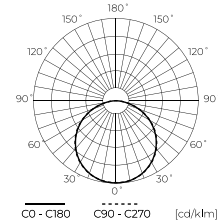

**LED juostelė 60 SMD2835 24V
4000K IP20 14W CRI98**

5-year warranty	YELLOW FREE™	3-step MacAdam	PWM	120°	voltage 24V DC	85 lm W	300 LED	IP20
10 cm	3M 300 LSE	5	60 1m	SMD	*.IES ↓	MAX -30 ÷ 45	50000 h L70B50	PCB 2 OZ