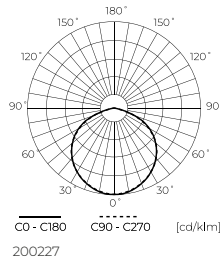

FLOODLIGHT PRIME 100W 14000lm

LED line PRIME

SYMBOLIS	PAVADINIMAS	SPINDULIŲ KAMPE	GALIA	SPALVOS TEMPERATŪRA	ŠVIESOS SRAUTAS
200227	FLOODLIGHT PRIME 100W 14000lm 4000K 120°	120°	100W	4000K	14000lm
200340	FLOODLIGHT PRIME 100W 14000lm 4000K 90°	90°	100W	4000K	14000lm
200333	FLOODLIGHT PRIME 100W 14000lm 4000K 60°	60°	100W	4000K	14000lm
200326	FLOODLIGHT PRIME 100W 14000lm 4000K 30°	30°	100W	4000K	14000lm
202450	FLOODLIGHT PRIME 100W 14000lm 4000K T2	150*80°	100W	4000K	14000lm
202528	FLOODLIGHT PRIME 100W 14000lm 4000K T3	150*100°	100W	4000K	14000lm
202764	FLOODLIGHT PRIME 100W 14000lm CCT 120°	120°	100W	3000-4000-5000K	14000lm
202986	FLOODLIGHT PRIME 100W 14000lm CCT 30°	30°	100W	3000-4000-5000K	14000lm
202771	FLOODLIGHT PRIME 100W 14000lm CCT T2	150*80°	100W	3000-4000-5000K	14000lm