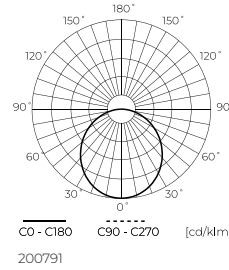

Įmontuotas šviestuvai MOLLY 18W

200791

LED line LITE

SYMBOLIS	PAVADINIMAS	SPINDULIŲ KAMPE	GALIA	SPALVOS TEMPERATŪRA	ŠVIESOS SRAUTAS
200791	Įmontuotas šviestuvai MOLLY 18W 1750lm 3000K apvalus	110°	18W	3000K	1750lm
200807	Įmontuotas šviestuvai MOLLY 18W 1900lm 4000K apvalus	110°	18W	4000K	1900lm
200999	Įmontuotas šviestuvai MOLLY 18W 1900lm CCT 3000-4000-6000K apvalus	110°	18W	3000-4000-6000K	1900lm
201019	Įmontuotas šviestuvai MOLLY 18W 1900lm 4000K apvalus su judesio davikliu	110°	18W	4000K	1900lm