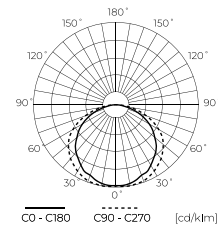

**LED juostelė 300 SMD5050 12V RGB
14.4 DIGITAL P943**

5-year warranty	5	DIGITAL	RGB	P943 IC	120°	voltage 12V DC	IP20	
10 cm	3M 300 LSE	5	60 1m	SMD 5050	*.IES ↓	MAX -20 ÷ 45	50000 h L70B50	PCB 2 OZ