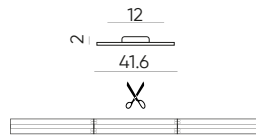

LED juostelė 840 COB 24V RGBCCT IP20

5-year warranty	3-step MacAdam	YELLOW FREE™	ON OFF 50000	180°	voltage 24V DC	80 lm W	4200 LED	IP20
4,16 cm	3M 300 LSE	5	840 1m	COB	* IES ↓	MAX -30 ÷ 45	50000 h L70B50	PCB 2 OZ