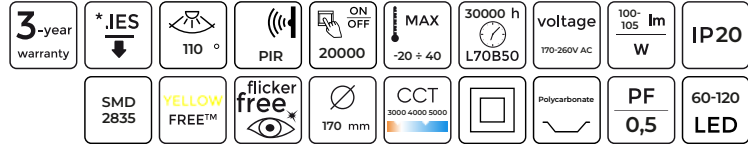

Įmontuotas šviestuvai MOLLY 18W

200791

LED line LITE

SYMBOLIS	PAVADINIMAS	SPINDULIŲ KAMPE	GALIA	SPALVOS TEMPERATŪRA	ŠVIESOS SRAUTAS
200791	Įmontuotas šviestuvai MOLLY 18W 1750lm 3000K apvalus	110°	18W	3000K	1750lm
200807	Įmontuotas šviestuvai MOLLY 18W 1900lm 4000K apvalus	110°	18W	4000K	1900lm
200999	Įmontuotas šviestuvai MOLLY 18W 1900lm CCT 3000-4000-6000K apvalus	110°	18W	3000-4000-6000K	1900lm
201019	Įmontuotas šviestuvai MOLLY 18W 1900lm 4000K apvalus su judesio davikliu	110°	18W	4000K	1900lm