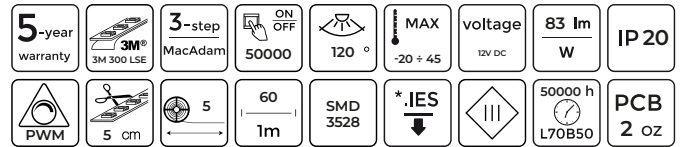

LED juostelė 300 SMD3528 12V 4,8W balta IP20

246463

LED line LITE

SYMBOLIS	PAVADINIMAS	GALIA	SPALVOS TEMPERATŪRA	ŠVIESOS SRAUTAS	RITINYS	ĮTAMPA	LED
246463	LED juostelė 300 SMD 12V 2400K 4,8W	4,8 [W/m]	2400K	400 [lm/m]	5M	12V DC	SMD3528
240164	LED juostelė 300 SMD 12V 3000K 4,8W	4,8 [W/m]	3000K	400 [lm/m]	5M	12V DC	SMD3528
249419	LED juostelė 300 SMD 12V 3000K 4,8W 30m	4,8 [W/m]	3000K	400 [lm/m]	30M	12V DC	SMD3528
477200	LED juostelė 300 SMD 12V 3000K 4,8W 50m	4,8 [W/m]	3000K	400 [lm/m]	50M	12V DC	SMD 3528
245602	LED juostelė 300 SMD 12V 4000K 4,8W	4,8 [W/m]	4000K	400 [lm/m]	5M	12V DC	SMD3528
249426	LED juostelė 300 SMD 12V 4000K 4,8W 30m	4,8 [W/m]	4000K	400 [lm/m]	30M	12V DC	SMD3528
477194	LED juostelė 300 SMD 12V 4000K 4,8W 50m	4,8 [W/m]	4000K	400 [lm/m]	50M	12V DC	SMD 3528
240188	LED juostelė 300 SMD 12V 6500K 4,8W	4,8 [W/m]	6500K	400 [lm/m]	5M	12V DC	SMD3528
249433	LED juostelė 300 SMD 12V 6500K 4,8W 30m	4,8 [W/m]	6500K	400 [lm/m]	30M	12V DC	SMD3528
477217	LED juostelė 300 SMD 12V 6500K 4,8W 50m	4,8 [W/m]	6500K	400 [lm/m]	50M	12V DC	SMD 3528
240195	LED juostelė 300 SMD 12V 11000K 4,8W	4,8 [W/m]	11000K	400 [lm/m]	5M	12V DC	SMD3528
249440	LED juostelė 300 SMD 12V 11000K 4,8W 30m	4,8 [W/m]	11000K	400 [lm/m]	30M	12V DC	SMD3528