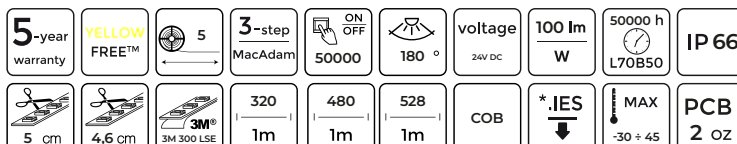

LED juostelė COB 24V balta IP66