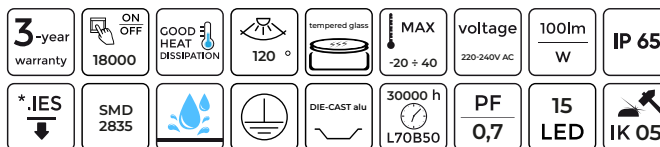

Prožektorius PHOTON 10W 1000lm 4000K

LED line LITE

SYMBOLIS	PAVADINIMAS	SPINDULIŲ KAMPE	GALIA	SPALVOS TEMPERATŪRA	ŠVIESOS SRAUTAS
203495	Prožektorius PHOTON 10W 1000lm 4000K	120°	10W	4000K	1000lm