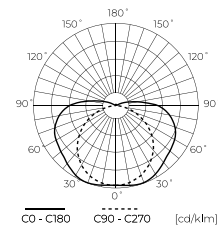

LED juostelė 840 COB 24V RGBCCT IP20

5-year warranty	3-step MacAdam	YELLOW FREE™	ON OFF 50000	180°	voltage 24V DC	80 lm W	4200 LED	IP20
4,16 cm	3M 300 LSE	5	840 1m	COB	* IES ↓	MAX -30 ÷ 45	50000 h L70B50	PCB 2 OZ