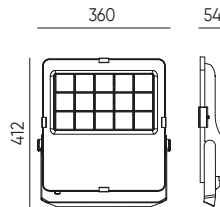

5-year warranty	* IES ↓	Asymmetrical T2/T3	30-120°	tempered glass	MAX -40 ÷ 45	voltage 100-227V AC	140 lm W	IP 66
ON OFF 50000	SMD 2835	aluminum	50000 h L70B50	PF 0,9	360 LED	IK 08		

200234

LED line PRIME

SYMBOLIS	PAVADINIMAS	SPINDULIŲ KAMPE	GALIA	SPALVOS TEMPERATŪRA	ŠVIESOS SRAUTAS
200234	FLOODLIGHT PRIME 200W 28000lm 4000K 120°	120°	200W	4000K	28000lm
200371	FLOODLIGHT PRIME 200W 28000lm 4000K 90°	90°	200W	4000K	28000lm
200364	FLOODLIGHT PRIME 200W 28000lm 4000K 60°	60°	200W	4000K	28000lm
200357	FLOODLIGHT PRIME 200W 28000lm 4000K 30°	30°	200W	4000K	28000lm
202467	FLOODLIGHT PRIME 200W 28000lm 4000K T2	150*80°	200W	4000K	28000lm
202535	FLOODLIGHT PRIME 200W 28000lm 4000K T3	150*100°	200W	4000K	28000lm
202801	FLOODLIGHT PRIME 200W 28000lm CCT 120°	120°	200W	3000-4000-5000K	28000lm
203068	FLOODLIGHT PRIME 200W 28000lm CCT 30°	30°	200W	3000-4000-5000K	28000lm
202818	FLOODLIGHT PRIME 200W 28000lm CCT T2	150*80°	200W	3000-4000-5000K	28000lm