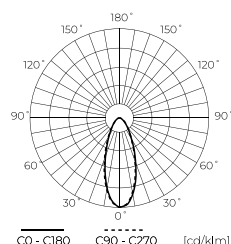

LED Šviesos šaltinis Keramikinis GU11 3W 330lm

248108-II

248108-II

LED line PRIME

SYMBOLIS	PAVADINIMAS	SPINDULIŲ KAMPE	GALIA	SPALVOS TEMPERATŪRA	ŠVIOSOS SRAUTAS	TIPAS	MEDŽIAGA
248108-II	LED Šviesos šaltinis Keramikinis GU11 3W 330lm 170-250V 110lm/W	38°	3W	2700K	330lm	GU11	keramikinis
248122-II	LED Šviesos šaltinis Keramikinis GU11 3W 330lm 4000K	38°	3W	4000K	330lm	GU11	keramikinis
248115-II	LED Šviesos šaltinis LED Keramikinis GU11 3W 330lm 6500K	38°	3W	6500K	330lm	GU11	keramikinis