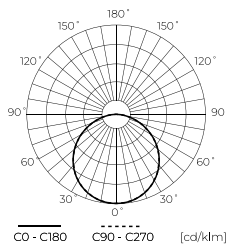

Įmontuotas šviestuvai EASY FIX 6W

LED line LITE

246777

246777

SYMBOLIS	PAVADINIMAS	SPINDULIŲ KAMPE	GALIA	SPALVOS TEMPERATŪRA	ŠVIESOS SRAUTAS
246777	Įmontuotas šviestuvai EASY FIX 6W 450lm 2700K kvadratinis	120°	6W	2700K	450lm
246784	Įmontuotas šviestuvai EASY FIX 6W 470lm 4000K kvadratinis	120°	6W	4000K	470lm