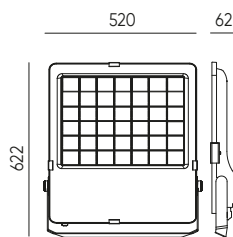

FLOODLIGHT PRIME 600W 84000lm

LED line PRIME

SYMBOLIS	PAVADINIMAS	SPINDULIŲ KAMPE	GALIA	SPALVOS TEMPERATŪRA	ŠVIESOS SRAUTAS
200258	FLOODLIGHT PRIME 600W 4000K 84000lm 120°	120°	600W	4000K	84000lm
202658	FLOODLIGHT PRIME 600W 4000K 84000lm 90°	90°	600W	4000K	84000lm
202641	FLOODLIGHT PRIME 600W 4000K 84000lm 60°	60°	600W	4000K	84000lm
202634	FLOODLIGHT PRIME 600W 4000K 84000lm 30°	30°	600W	4000K	84000lm
202597	FLOODLIGHT PRIME 600W 4000K 84000lm T2	150*80°	600W	4000K	84000lm
200418	FLOODLIGHT PRIME 600W 4000K 84000lm T3	150*100°	600W	4000K	84000lm