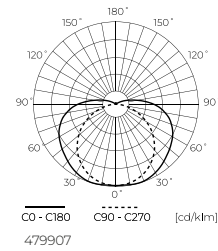

LED juostelė 576 COB 24V RGB IP20

5-year warranty	YELLOW FREE™	ON OFF 50000	180°	voltage 24V DC	100 lm W	2880 LED	IP20
6,25 cm	5	576 1m	COB	* IES ↓	MAX -30 ÷ 45	50000 h L70B50	PCB 2 OZ