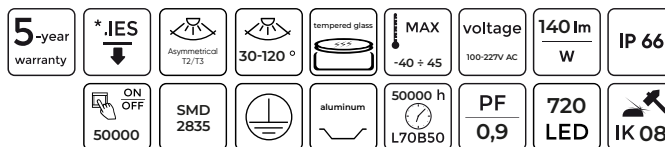

FLOODLIGHT PRIME 600W 84000lm

LED line PRIME

SYMBOLIS	PAVADINIMAS	SPINDULIŲ KAMPE	GALIA	SPALVOS TEMPERATŪRA	ŠVIESOS SRAUTAS
200258	FLOODLIGHT PRIME 600W 4000K 84000lm 120°	120°	600W	4000K	84000lm
202658	FLOODLIGHT PRIME 600W 4000K 84000lm 90°	90°	600W	4000K	84000lm
202641	FLOODLIGHT PRIME 600W 4000K 84000lm 60°	60°	600W	4000K	84000lm
202634	FLOODLIGHT PRIME 600W 4000K 84000lm 30°	30°	600W	4000K	84000lm
202597	FLOODLIGHT PRIME 600W 4000K 84000lm T2	150*80°	600W	4000K	84000lm
200418	FLOODLIGHT PRIME 600W 4000K 84000lm T3	150*100°	600W	4000K	84000lm