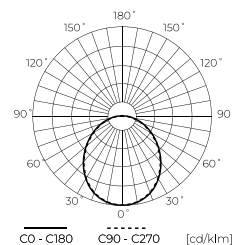

5-year warranty	ON OFF 50000	50 mm	30000 h L70B50	voltage 170-250V AC	140 lm W	IP20
120°	GOOD HEAT DISSIPATION	flicker free	GU10	SMD 2835	ceramic	PF 0,5