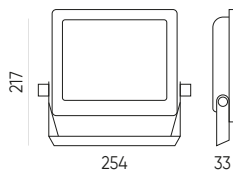

Prožektorius LUMINO 100W 10000lm 4000K

3-year warranty	110°	tempered glass	MAX -20 ÷ 40	voltage 220-240V AC	100lm W	IP 65
SMD LED		DIE-CAST alu	25000 h L70B50	PF 0,9	112 LED	IK 05