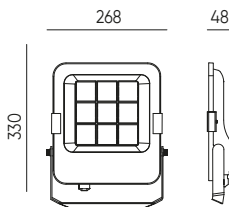

FLOODLIGHT PRIME 100W 14000lm

LED line PRIME

SYMBOLIS	PAVADINIMAS	SPINDULIŲ KAMPE	GALIA	SPALVOS TEMPERATŪRA	ŠVIESOS SRAUTAS
200227	FLOODLIGHT PRIME 100W 14000lm 4000K 120°	120°	100W	4000K	14000lm
200340	FLOODLIGHT PRIME 100W 14000lm 4000K 90°	90°	100W	4000K	14000lm
200333	FLOODLIGHT PRIME 100W 14000lm 4000K 60°	60°	100W	4000K	14000lm
200326	FLOODLIGHT PRIME 100W 14000lm 4000K 30°	30°	100W	4000K	14000lm
202450	FLOODLIGHT PRIME 100W 14000lm 4000K T2	150*80°	100W	4000K	14000lm
202528	FLOODLIGHT PRIME 100W 14000lm 4000K T3	150*100°	100W	4000K	14000lm
202764	FLOODLIGHT PRIME 100W 14000lm CCT 120°	120°	100W	3000-4000-5000K	14000lm
202986	FLOODLIGHT PRIME 100W 14000lm CCT 30°	30°	100W	3000-4000-5000K	14000lm
202771	FLOODLIGHT PRIME 100W 14000lm CCT T2	150*80°	100W	3000-4000-5000K	14000lm