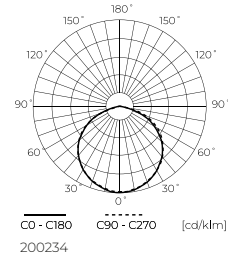

5-year warranty	* IES ↓	Asymmetrical T2/T3	30-120°	tempered glass	MAX -40 ÷ 45	voltage 100-227V AC	140 lm W	IP 66
ON OFF 50000	SMD 2835	aluminum	50000 h L70B50	PF 0,9	360 LED	IK 08		

200234

LED line PRIME

SYMBOLIS	PAVADINIMAS	SPINDULIŲ KAMPE	GALIA	SPALVOS TEMPERATŪRA	ŠVIESOS SRAUTAS
200234	FLOODLIGHT PRIME 200W 28000lm 4000K 120°	120°	200W	4000K	28000lm
200371	FLOODLIGHT PRIME 200W 28000lm 4000K 90°	90°	200W	4000K	28000lm
200364	FLOODLIGHT PRIME 200W 28000lm 4000K 60°	60°	200W	4000K	28000lm
200357	FLOODLIGHT PRIME 200W 28000lm 4000K 30°	30°	200W	4000K	28000lm
202467	FLOODLIGHT PRIME 200W 28000lm 4000K T2	150*80°	200W	4000K	28000lm
202535	FLOODLIGHT PRIME 200W 28000lm 4000K T3	150*100°	200W	4000K	28000lm
202801	FLOODLIGHT PRIME 200W 28000lm CCT 120°	120°	200W	3000-4000-5000K	28000lm
203068	FLOODLIGHT PRIME 200W 28000lm CCT 30°	30°	200W	3000-4000-5000K	28000lm
202818	FLOODLIGHT PRIME 200W 28000lm CCT T2	150*80°	200W	3000-4000-5000K	28000lm