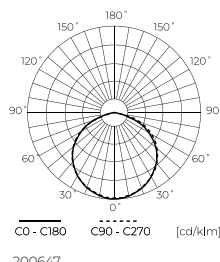

FLOODLIGHT PRIME 150W 21000lm

LED line PRIME

SYMBOLIS	PAVADINIMAS	SPINDULIŲ KAMPE	GALIA	SPALVOS TEMPERATŪRA	ŠVIESOS SRAUTAS
200647	FLOODLIGHT PRIME 150W 21000lm 4000K 120°	120°	150W	4000K	21000lm
202610	FLOODLIGHT PRIME 150W 21000lm 4000K 90°	90°	150W	4000K	21000lm
200654	FLOODLIGHT PRIME 150W 21000lm 4000K 60°	60°	150W	4000K	21000lm
202603	FLOODLIGHT PRIME 150W 21000lm 4000K 30°	30°	150W	4000K	21000lm
202580	FLOODLIGHT PRIME 150W 21000lm 4000K T2	150*80°	150W	4000K	21000lm
202627	FLOODLIGHT PRIME 150W 21000lm 4000K T3	150*100°	150W	4000K	21000lm
202788	FLOODLIGHT PRIME 150W 21000lm CCT 120°	120°	150W	3000-4000-5000K	21000lm
203020	FLOODLIGHT PRIME 150W 21000lm CCT 30°	30°	150W	3000-4000-5000K	21000lm
202795	FLOODLIGHT PRIME 150W 21000lm CCT T2	150*80°	150W	3000-4000-5000K	21000lm