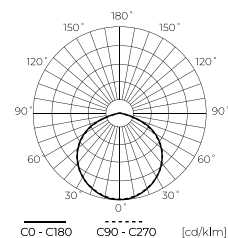

5-year warranty	* IES ↓	Asymmetrical T2/T3	30-120°	tempered glass	MAX -40 ÷ 45	voltage 100-227V AC	140 lm W	IP 66
ON OFF 50000	SMD 2835	aluminum	50000 h L70B50	PF 0,9	720 LED	IK 08