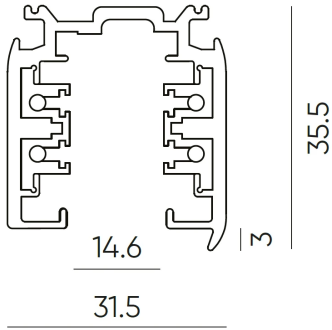

code: 210578 EAN: 5905378210578

3 phase rail LUMICANTO 1m black PRIME

3 phase rail LUMICANTO 2m PRIME for track spotlight

Ambient temperature suitable for operation

Parameter	Value
Warranty (years)	5
Rated power	220-240V AC
Rated current	16A
Housing material	do 115 lm/W
Frequency of the supply voltage	50/60Hz
Colour	Black

Parameter	Value
Ambient temperature suitable for operation	5÷40 °C
IEC protection class	I
Full box quantity	10 pc
Length	1000 mm
Width	31,5 mm
Height	35,5 mm

Single packaging

Bulk packaging

Outer box quantity