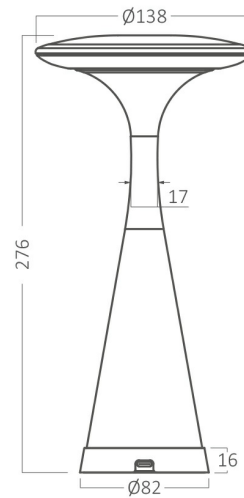

PRODUCT DATASHEET

MODEL NO BK06-00090

DESCRIPTION BRY-TOWER-2-WHT-3IN1-RCH-TABLE LAMP

BRAYTRON SRL

Bulaverdul iuliu maniu, Nr.616, Sector 6, 061129, Bucuresti-ROMANIA

info@braytron.com

www.braytron.com

General Characteristics

Electrical Characteristics

Lifetime (at 2.7 h/day)	:	20000 h
Voltage	:	5 VDC
Material	:	Metal
Working Temperature	:	-20C+40C
Working Time	:	30 h (in dimmed mode) and 6 h (in full bright)

Lamp Dimensions & Weight

Diameter	:	138 mm
P. Height	:	276 mm
Weight	:	600 gr

Lamp Characteristics

Wattage	:	3 w
Color Temperature	:	3IN1
Quse Lumen	:	Modul 300 lm
Color Rendering Index (CRI)	:	>80
Color Category	:	3IN1

Battery Informations

Battery	:	Li-Ion 3.7V 2600mAh
Charging Type	:	USB Type C
Charging Time	:	4 h

Package Informations

N.W.	:	6,00 kgs
G.W.	:	8,75 kgs
PCS/CTN	:	10 pcs
Length	:	750 mm
Width	:	290 mm
Height	:	310 mm
EAN	:	5949097738036