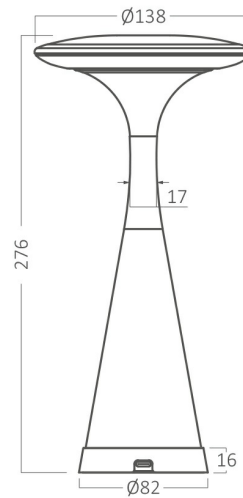

PRODUCT DATASHEET

MODEL NO BK06-00091

DESCRIPTION BRY-TOWER-2-BLC-3IN1-RCH-TABLE LAMP

3 CCT

BRAYTRON SRL

Bulaverdul iuliu maniu, Nr.616, Sector 6, 061129, Bucuresti-ROMANIA

info@braytron.com

www.braytron.com

Electrical Characteristics

Lifetime (at 2.7 h/day)	:	20000 h
Voltage	:	5 VDC
Material	:	Metal
Working Temperature	:	-20C+40C
Working Time	:	30 h (in dimmed mode) and 6 h (in full bright)

Lamp Dimensions & Weight

Diameter	:	138 mm
P. Height	:	276 mm
Weight	:	600 gr

Lamp Characteristics

Wattage	:	3 w
Color Temperature	:	3IN1
Quse Lumen	:	Modul 300 lm
Color Rendering Index (CRI)	:	>80
Color Category	:	3IN1

Battery Informations

Battery	:	Li-Ion 3.7V 2600mAh
Charging Type	:	USB Type C
Charging Time	:	4 h

Package Informations

N.W.	:	6,00 kgs
G.W.	:	8,75 kgs
PCS/CTN	:	10 pcs
Length	:	750 mm
Width	:	290 mm
Height	:	310 mm
EAN	:	5949097738043