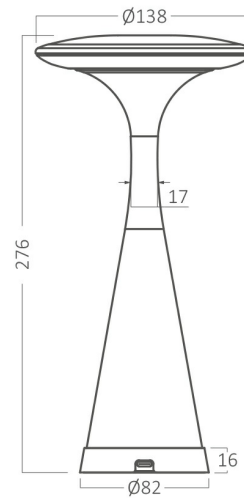

PRODUCT DATASHEET

MODEL NO BK06-00092

DESCRIPTION BRY-TOWER-2-GRN-3IN1-RCH-TABLE LAMP

3 CCT

BRAYTRON SRL

Bulaverdul iuliu maniu, Nr.616, Sector 6, 061129, Bucuresti-ROMANIA

info@braytron.com

www.braytron.com

Electrical Characteristics

Lifetime (at 2.7 h/day)	:	20000 h
Voltage	:	5 VDC
Material	:	Metal
Working Temperature	:	-20C+40C
Working Time	:	30 h (in dimmed mode) and 6 h (in full bright)

Lamp Dimensions & Weight

Diameter	:	138 mm
P. Height	:	276 mm
Weight	:	600 gr

Lamp Characteristics

Wattage	:	3 w
Color Temperature	:	3IN1
Quse Lumen	:	Modul 300 lm
Color Rendering Index (CRI)	:	>80
Color Category	:	3IN1

Battery Informations

Battery	:	Li-Ion 3.7V 2600mAh
Charging Type	:	USB Type C
Charging Time	:	4 h

Package Informations

N.W.	:	6,00 kgs
G.W.	:	8,75 kgs
PCS/CTN	:	10 pcs
Length	:	750 mm
Width	:	290 mm
Height	:	310 mm
EAN	:	5949097738050