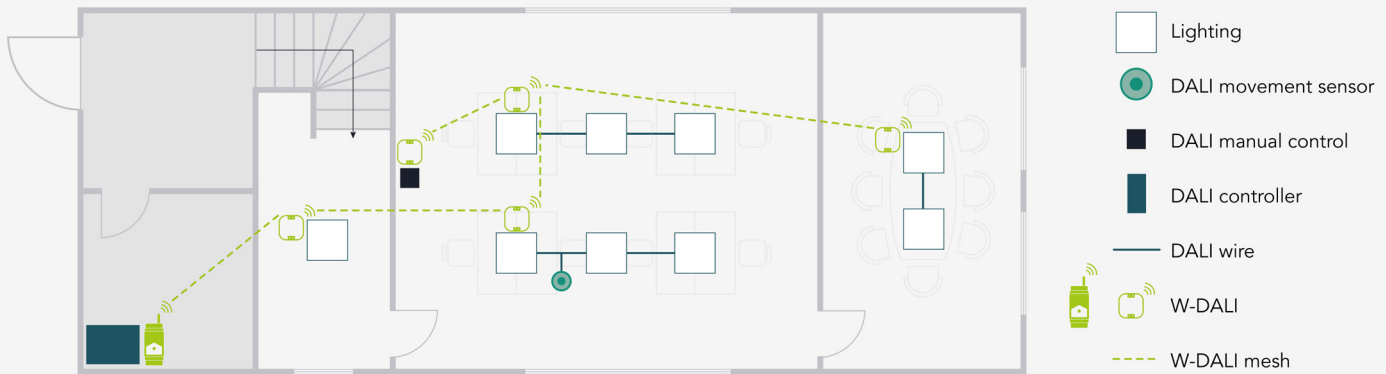

FEATURES

- Out-of-the-box installation – just power up and connect to your W-DALI device and you are up and running.
- Instant wireless setup – with just one push of a button, the W-DALI network is set up within minutes.
- Mesh network – W-DALI is built on LumenRadio’s ultra-reliable long-range MiraMesh. Cover an entire building, utilizing the mesh network as your infrastructure.
- Range – up to 500 meters (line of sight) between two meshing W-DALI units.
- Reliability – LumenRadio’s patented frequency-friendly Cognitive Coexistence technology provides rock-solid connectivity and immunity to interference.
- Self-optimizing network – the mesh network will always find the best way to send messages through the network between devices.
- Individual or multiple control – W-DALI can be used for individual wireless control or used in a wired daisy chain, with one W-DALI to many lighting fixtures. You can even add a DALI sensor to the same DALI line.

SYSTEM OVERVIEW

WHY CHOOSE LUMENRADIO?

WE KNOW WIRELESS

LumenRadio’s unique patented wireless technology predicts and finds the best channel to communicate on. We call it Cognitive Coexistence™ – you can call it peace of mind.

ROCK-SOLID PERFORMANCE

Cognitive Coexistence allows our tech to operate reliably even in the most crowded of spaces so you get interference-free service every time. Where others fail, we deliver.

PROVEN RELIABILITY

From epic stageshows and Hollywood blockbusters to challenging industrial environments and vast buildings, we have been delivering wireless without worries for almost two decades.

CONTACT

Headquarters

Sweden, Gothenburg
LumenRadio AB
Johan Willins gata 6
416 64 Göteborg

+46 31 301 03 70
sales@lumenradio.co

Sales offices

Germany, Frankfurt
+49 619 658 655 590
sales@lumenradio.com

 US, Boston
+1 617-901-9382
sales@lumenradio.com